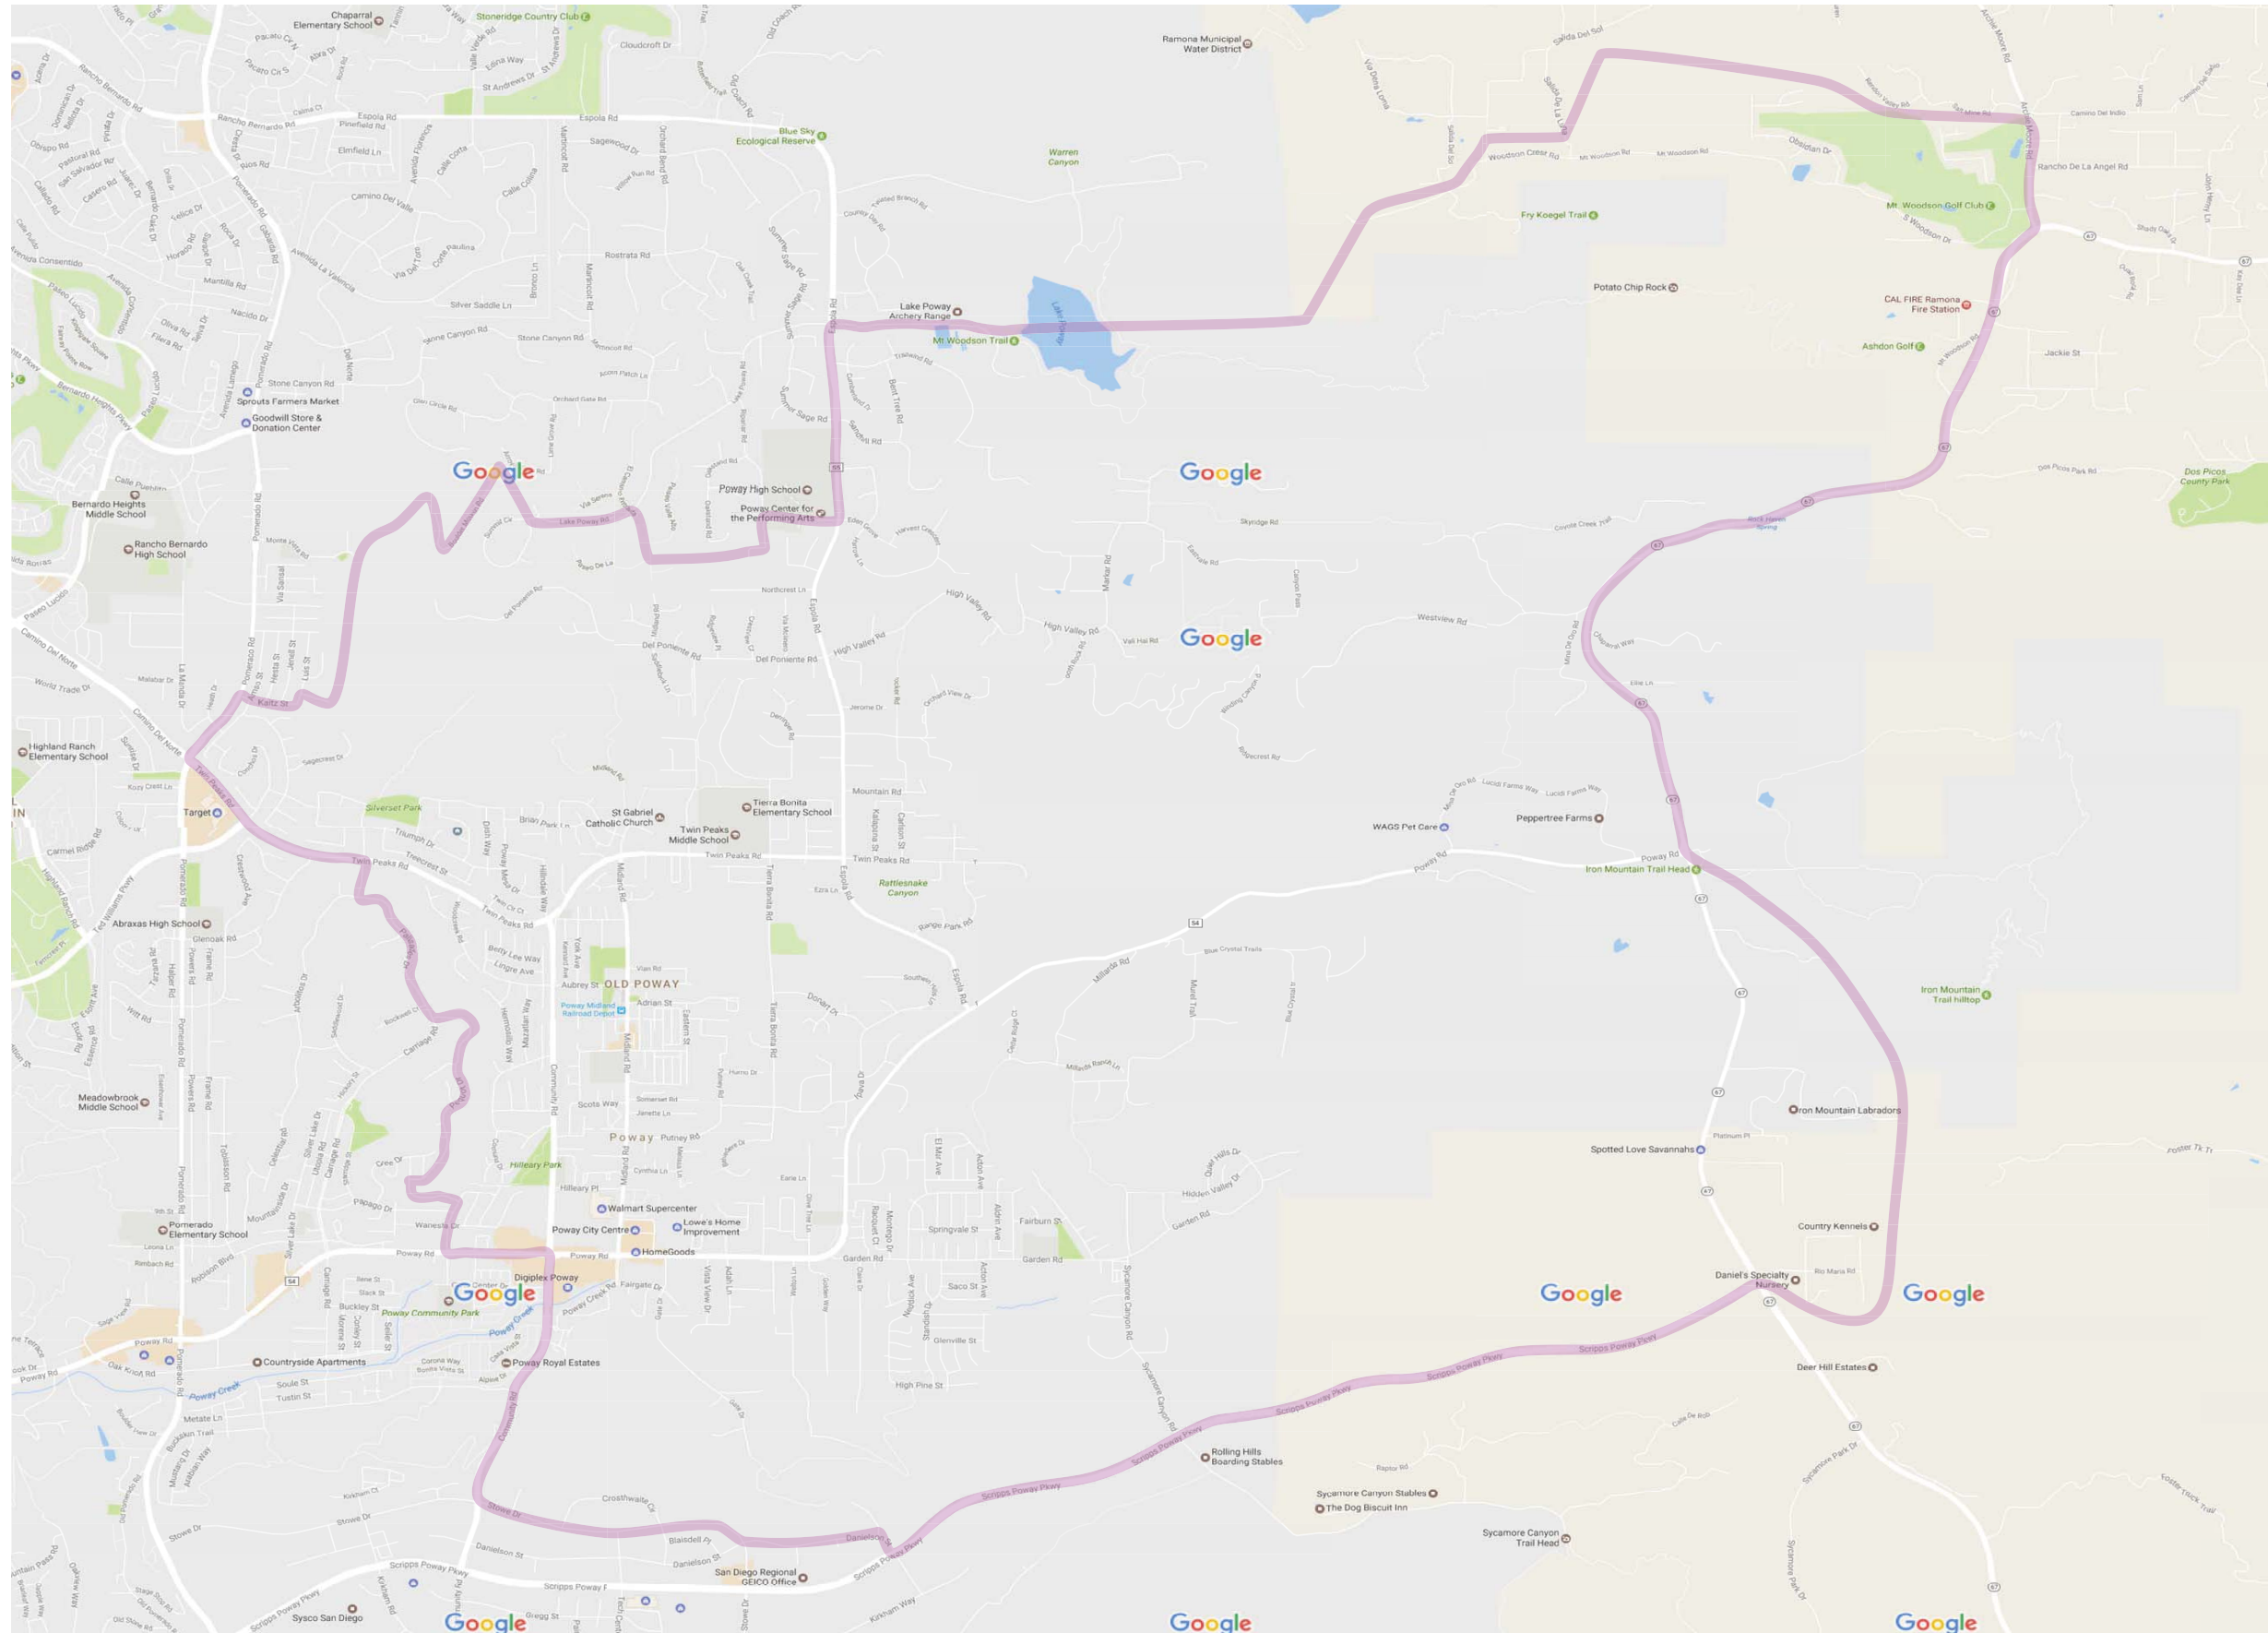

POWAY AMERICAN LITTLE LEAGUE BOUNDARY MAP

FOR REFERENCE ONLY! CHECK OFFICIAL BOUNDARY AT <http://www.littleleague.org/leaguefinder.htm>

School List:

- GARDEN ROAD ELEMENTARY SCHOOL
- MIDLAND ELEMENTARY SCHOOL
- TIERRA BONITA ELEMENTARY SCHOOL
- TWIN PEAKS MIDDLE SCHOOL
- COMMUNITY CHRISTIN PRESCHOOL
- MONTESSORI CHILD DEVELOPEMENT CENTER
- MT. OLIVE LUTHERAN PRE-SCHOOL

Eligibility Information:

For your child to be eligible to play in Poway American Little League you must either live within the boundary or the school that your child attends must be within the boundary.